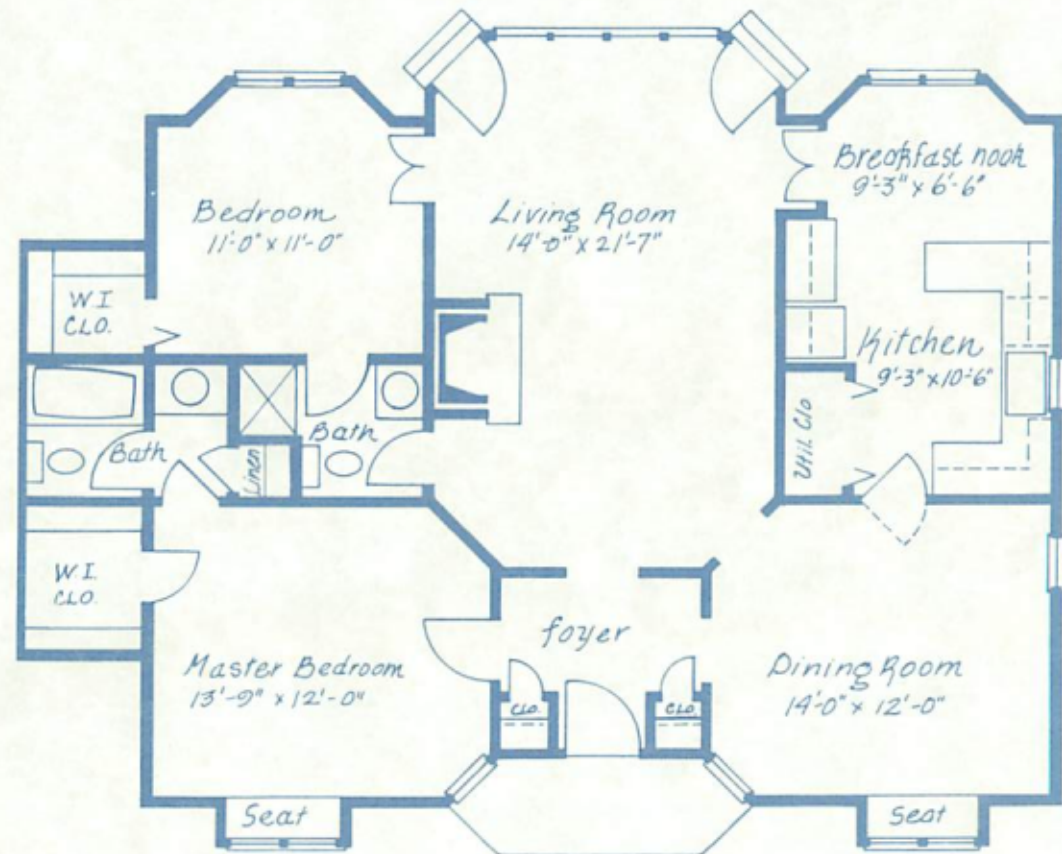

The Franklin

Two Bedrooms — Two Baths

STANDARD WHITEHALL HOME FEATURES

- Insulated windows throughout
- Cedar wood veneer exterior
- Brick entrance and stoops
- Patios and terraces
- Private walks and parking
- Carpeting or optional hardwood flooring
- Fireplaces with mantle and hearth
- Custom moulding and baseboards
- Chair rail in dining room
- Electric air conditioning and heat pump
- Dishwasher, disposer and compactor
- Electric range and continuous-clean oven
- Select cabinetry and hardware
- Sound insulated bath walls
- Heating units in master bath
- Marble bath fixtures and surrounds
- Smoke detector alarm system

*Present day floor plan for this model
may vary in detail from original shown above.*