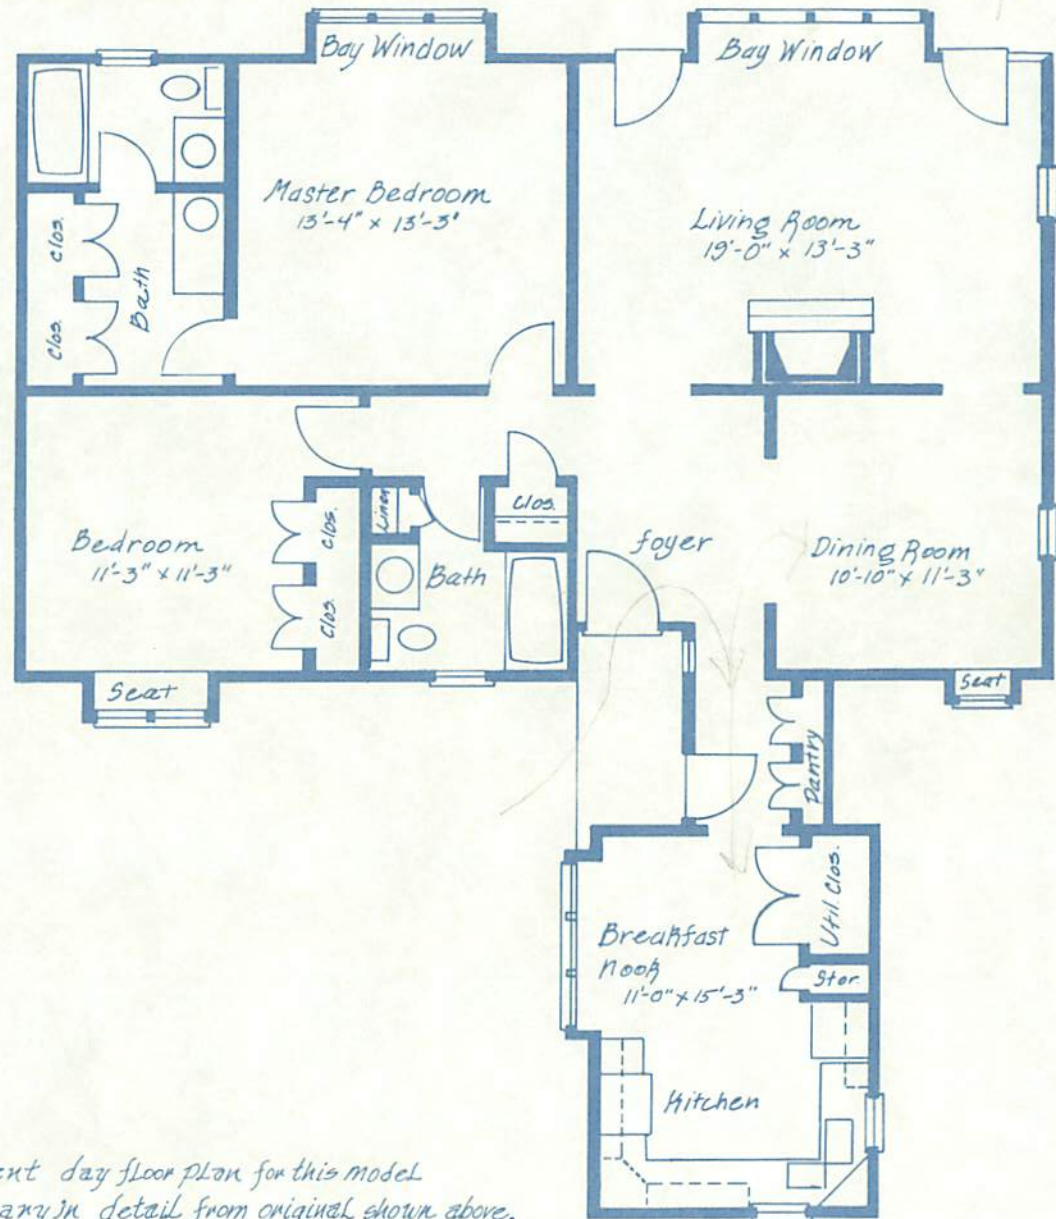

The Hamilton

Two Bedrooms — Two Baths

STANDARD WHITEHALL HOME FEATURES

- Insulated windows throughout
- Cedar wood veneer exterior
- Brick entrance and stoops
- Patios and terraces
- Private walks and parking
- Carpeting or optional hardwood flooring
- Fireplaces with mantle and hearth
- Custom moulding and baseboards
- Chair rail in dining room
- Electric air conditioning and heat pump
- Dishwasher, disposer and compactor
- Electric range and continuous-clean oven
- Select cabinetry and hardware
- Sound insulated bath walls
- Heating units in master bath
- Marble bath fixtures and surrounds
- Smoke detector alarm system

*Present day floor plan for this model
may vary in detail from original shown above.*